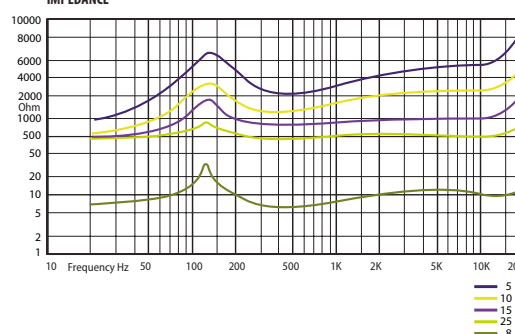

HORIZONTAL / VERTICAL POLAR DIAGRAMS

— Horizontal — Vertical

FREQUENCY RESPONSE

IMPEDANCE

Technical Specifications		VIVA 4
Rated power		20 W (8 Ω)
Transformer power taps		20 W - 10 W - 5 W - 2,5 W - 8 Ω
Sensitivity		89 dB (1 W/1 m)
Maximum SPL		102 dB (Pmax / 1m) at 3254
Frequency response		90 Hz - 20 kHz
Dispersion at 1000 Hz		150° (H), 120° (V)
Driver dimensions		4" (101 mm) woofer, 1" (25 mm) tweeter
Dimensions		205 mm x 188 mm x 132 mm
Weight		2,1 kg
Material		Housing - plastic, grill and U-bracket- steel
Colour		White (RAL 9016), black (RAL 9017)