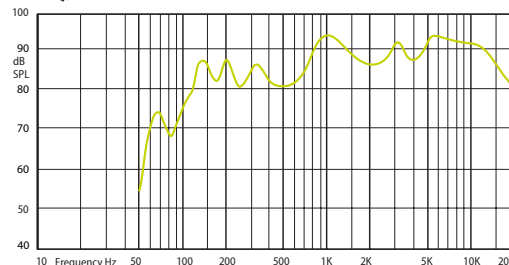

## VIVA 4

VIVA 4 elegant contemporary design, smooth cabinet surface and mild grill. Classic shape with its advanced twist that lets the loudspeaker to adapt easily in a wide variety of contemporary interiors and become an integral part of the architecture. Rotating AMC logo, semi-circle U-bracket enables a wide array of mounting possibilities. Power adjustment of the speaker is very simple. The ultra thin and flat power selector looks very elegant. Integrated Phoenix connectors show advanced design of the loudspeaker. Two colour choice. Two-way loudspeaker with 4 inch low frequency and 1 inch silk tweeter inside.

HORIZONTAL / VERTICAL POLAR DIAGRAMS

— Horizontal — Vertical

FREQUENCY RESPONSE

IMPEDANCE

Technical Specifications		VIVA 4
Rated power		20 W (8 Ω)
Transformer power taps		20 W - 10 W - 5 W - 2,5 W - 8 Ω
Sensitivity		89 dB (1 W/1 m)
Maximum SPL		102 dB (Pmax / 1m) at 3254
Frequency response		90 Hz - 20 kHz
Dispersion at 1000 Hz		150° (H), 120° (V)
Driver dimensions		4" (101 mm) woofer, 1" (25 mm) tweeter
Dimensions		205 mm x 188 mm x 132 mm
Weight		2,1 kg
Material		Housing - plastic, grill and U-bracket- steel
Colour		White (RAL 9016), black (RAL 9017)