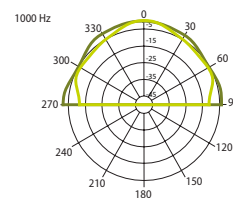

HORIZONTAL / VERTICAL POLAR DIAGRAMS

— Horizontal — Vertical

FREQUENCY RESPONSE

IMPEDANCE

Technical Specifications		VIVA 4
Rated power		20 W (8 Ω)
Transformer power taps		20 W - 10 W - 5 W - 2,5 W - 8 Ω
Sensitivity		89 dB (1 W/1 m)
Maximum SPL		102 dB (Pmax / 1m) at 3254
Frequency response		90 Hz - 20 kHz
Dispersion at 1000 Hz		150° (H), 120° (V)
Driver dimensions		4" (101 mm) woofer, 1" (25 mm) tweeter
Dimensions		205 mm x 188 mm x 132 mm
Weight		2,1 kg
Material		Housing - plastic, grill and U-bracket- steel
Colour		White (RAL 9016), black (RAL 9017)