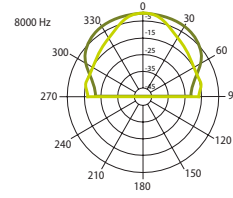

HORIZONTAL / VERTICAL POLAR DIAGRAMS

— Horizontal — Vertical

FREQUENCY RESPONSE

IMPEDANCE

Technical Specifications		VIVA 4
Rated power		20 W (8 Ω)
Transformer power taps		20 W - 10 W - 5 W - 2,5 W - 8 Ω
Sensitivity		89 dB (1 W/1 m)
Maximum SPL		102 dB (Pmax / 1m) at 3254
Frequency response		90 Hz - 20 kHz
Dispersion at 1000 Hz		150° (H), 120° (V)
Driver dimensions		4" (101 mm) woofer, 1" (25 mm) tweeter
Dimensions		205 mm x 188 mm x 132 mm
Weight		2,1 kg
Material		Housing - plastic, grill and U-bracket- steel
Colour		White (RAL 9016), black (RAL 9017)