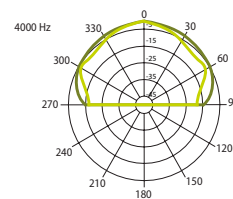

HORIZONTAL / VERTICAL POLAR DIAGRAMS

— Horizontal — Vertical

FREQUENCY RESPONSE

IMPEDANCE

Technical Specifications		VIVA 4
Rated power		20 W (8 Ω)
Transformer power taps		20 W - 10 W - 5 W - 2,5 W - 8 Ω
Sensitivity		89 dB (1 W/1 m)
Maximum SPL		102 dB (Pmax / 1m) at 3254
Frequency response		90 Hz - 20 kHz
Dispersion at 1000 Hz		150° (H), 120° (V)
Driver dimensions		4" (101 mm) woofer, 1" (25 mm) tweeter
Dimensions		205 mm x 188 mm x 132 mm
Weight		2,1 kg
Material		Housing - plastic, grill and U-bracket- steel
Colour		White (RAL 9016), black (RAL 9017)